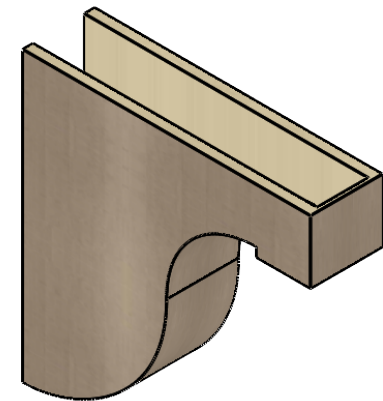

ITEM NUMBER: CORU07X28X28DELRCPR

7"W X 28"D X 28"H SERIES 1 THIN DEL MONTE ROUGH CEDAR TIMBERTHANE
FAUX WOOD CORBEL, PRIMED

SIDE PROFILE

FRONT PROFILE

ISOMETRIC

EKENA MILLWORK
2300 WEST MAIN ST.
CLARKSVILLE, TX 75426
TOLL FREE: 866-607-0453
WWW.EKENAMILLWORK.COM

NOTES

1. INSTALLATION TO BE COMPLETED IN ACCORDANCE WITH MANUFACTURER'S SPECIFICATIONS.
2. DRAWING MAY NOT BE TO SCALE
3. THIS DRAWING IS INTENDED FOR DESIGN AND PLANNING PURPOSES ONLY.
4. ALL INFORMATION CONTAINED HEREIN WAS CURRENT AT THE TIME OF DEVELOPMENT BUT MUST BE REVIEWED AND APPROVED BY THE PRODUCT MANUFACTURER TO BE CONSIDERED ACCURATE.
5. TIMBERTHANE ARCHITECTURAL PRODUCTS ARE MADE FROM HIGH DENSITY URETHANE AND COME FACTORY PRIMED