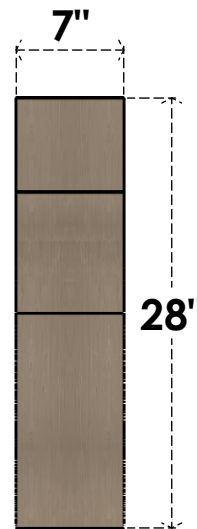

ITEM NUMBER: CORU07X28X28DELRCPR

7"W X 28"D X 28"H SERIES 1 THIN DEL MONTE ROUGH CEDAR TIMBERTHANE
FAUX WOOD CORBEL, PRIMED

SIDE PROFILE

FRONT PROFILE

ISOMETRIC

EKENA MILLWORK
2300 WEST MAIN ST.
CLARKSVILLE, TX 75426
TOLL FREE: 866-607-0453
WWW.EKENAMILLWORK.COM

NOTES

1. INSTALLATION TO BE COMPLETED IN ACCORDANCE WITH MANUFACTURER'S SPECIFICATIONS.
2. DRAWING MAY NOT BE TO SCALE
3. THIS DRAWING IS INTENDED FOR DESIGN AND PLANNING PURPOSES ONLY.
4. ALL INFORMATION CONTAINED HEREIN WAS CURRENT AT THE TIME OF DEVELOPMENT BUT MUST BE REVIEWED AND APPROVED BY THE PRODUCT MANUFACTURER TO BE CONSIDERED ACCURATE.
5. TIMBERTHANE ARCHITECTURAL PRODUCTS ARE MADE FROM HIGH DENSITY URETHANE AND COME FACTORY PRIMED