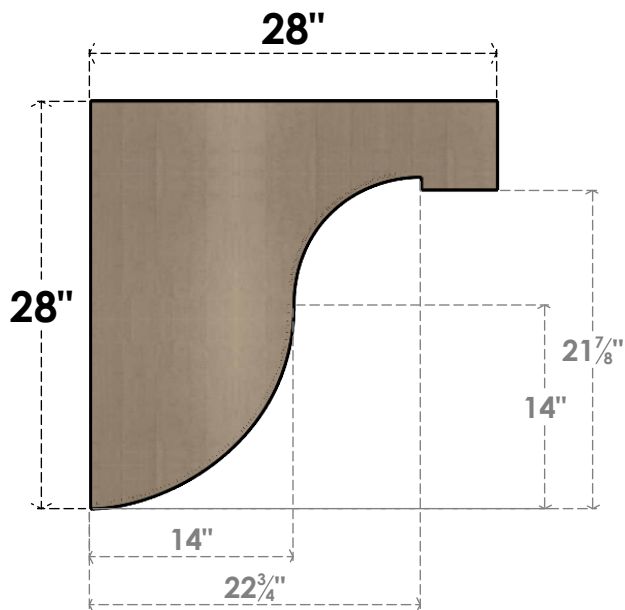

ITEM NUMBER: CORU07X28X28DELRCPR

7"W X 28"D X 28"H SERIES 1 THIN DEL MONTE ROUGH CEDAR TIMBERTHANE
FAUX WOOD CORBEL, PRIMED

SIDE PROFILE

FRONT PROFILE

ISOMETRIC

EKENA MILLWORK
2300 WEST MAIN ST.
CLARKSVILLE, TX 75426
TOLL FREE: 866-607-0453
WWW.EKENAMILLWORK.COM

NOTES

1. INSTALLATION TO BE COMPLETED IN ACCORDANCE WITH MANUFACTURER'S SPECIFICATIONS.
2. DRAWING MAY NOT BE TO SCALE
3. THIS DRAWING IS INTENDED FOR DESIGN AND PLANNING PURPOSES ONLY.
4. ALL INFORMATION CONTAINED HEREIN WAS CURRENT AT THE TIME OF DEVELOPMENT BUT MUST BE REVIEWED AND APPROVED BY THE PRODUCT MANUFACTURER TO BE CONSIDERED ACCURATE.
5. TIMBERTHANE ARCHITECTURAL PRODUCTS ARE MADE FROM HIGH DENSITY URETHANE AND COME FACTORY PRIMED